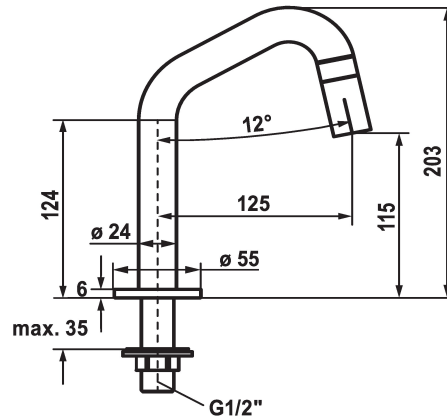

KWC STANDVENTIL Vertical shut-off valve

Modell-Linie: STANDVENTIL | 25.001.011.700
Taps | Manual taps

KWC-No.

125328
stainless steel, A 125, G 1/2"

125329
industrial black, A 125, G 1/2"

- * Vertical shut-off valve
- * Operating handle integrated into the spout
- * Fixed spout
- Neoperl® Caché®

Color code

stainless steel

industrial black

- * Ceramic disc valve 1/2" 90°
- * Connecting thread 1/2"
- * Mounting hole size ø22mm or ø35mm

Technical Data

Flow rate
Connection
Handling
Color code
Installation_type
Faucet_typ
Design
Dimension Height
G_Acoustic group
Projection_A
Energy Label
material

5 l/min (3 bar)
G 1/2"
front lever
stainless steel
Pillar installation
Vertical shut-off valve
J-Spout
203
I
A 125
A
stainless steel

Spare Parts

KWC STANDVENTIL
Vertical shut-off valve

Modell-Linie: STANDVENTIL | 25.001.011.700
Taps | Manual taps

**Service key Neoperl © Caché ©, JR, 21
mm, red**

639017
Z.635.215
