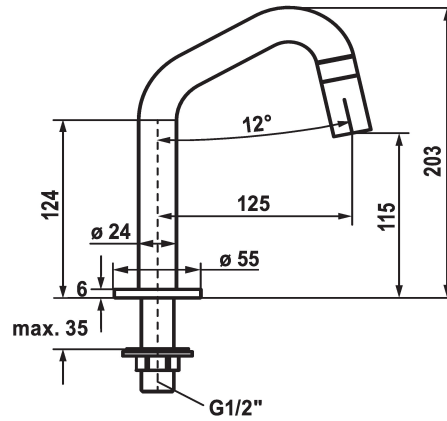

## KWC STANDVENTIL Vertical shut-off valve

Modell-Linie: STANDVENTIL | 25.001.011.700  
Taps | Manual taps

### KWC-No.

**125328**  
stainless steel, A 125, G 1/2"

**125329**  
industrial black, A 125, G 1/2"

### Color code

stainless steel

industrial black

- \* Vertical shut-off valve
- \* Operating handle integrated into the spout
- \* Fixed spout
- Neoperl® Caché®

- \* Ceramic disc valve 1/2" 90°
- \* Connecting thread 1/2"
- \* Mounting hole size ø22mm or ø35mm

### Technical Data

Flow rate
Connection
Handling
Color code
Installation_type
Faucet_typ
Design
Dimension Height
G_Acoustic group
Projection_A
Energy Label

5 l/min (3 bar)
G 1/2"
front lever
stainless steel
Pillar installation
Vertical shut-off valve
J-Spout
203
I
A 125
A