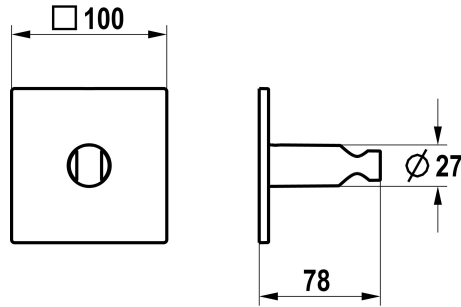

## KWC Spray head holder

Modell-Linie: SHOWERCULTURE | 26.000.624.177

### KWC-No.

**125303**  
chromeline

**125304**  
matt black

**125305**  
brushed steel

### Technical Data

Diameter	100x100
ATT-KWC-FARBCODE	brushed steel
Faucet_typ	Brausenhalter
Measure_L	L78
Material	Mässing

Diameter	100x100
ATT-KWC-FARBCODE	brushed steel
Faucet_typ	Brausenhalter
Measure_L	L78
Material	Mässing