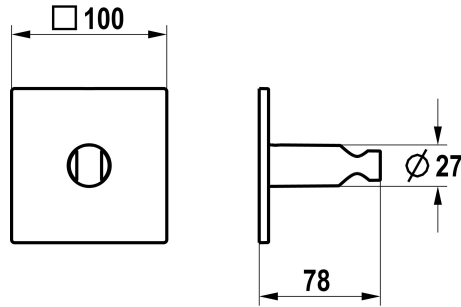

KWC Spray head holder

Modell-Linie: **SHOWERCULTURE** | 26.000.624.177
Showers | Complementary parts showers

KWC-No.

125303
chromeline

125304
matt black

125305
brushed steel

Color code

chromeline

matt black

brushed steel

* Shower bracket
* Non-adjustable

* Suitable for:
- All hand showers

Technical Data

Diameter

100 x 100

Color code

brushed steel

Faucet_typ

Shower bracket

Measure Lenght

L 78

material

Brass

NEW