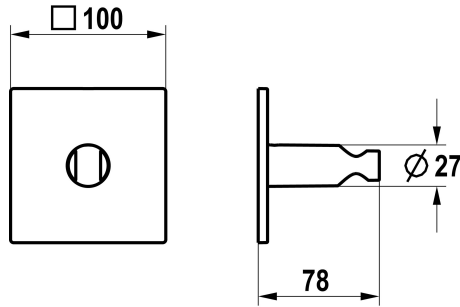

## KWC Spray head holder

Modell-Linie: **SHOWERCULTURE** | 26.000.624.177  
Showers | Complementary parts showers

### KWC-No.

**125303**  
chromeline

**125304**  
matt black

**125305**  
brushed steel

### Color code

chromeline

matt black

brushed steel

\* Shower bracket  
\* Non-adjustable

\* Suitable for:  
- All hand showers

### Technical Data

Diameter

100 x 100

Color code

brushed steel

Faucet\_typ

Shower bracket

Measure Lenght