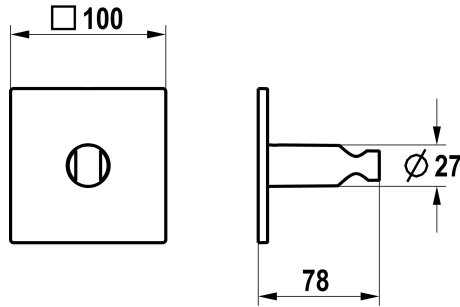

KWC

Spray head holder

Modell-Linie: SHOWERCULTURE | 26.000.624.176

KWC-No.

125303
chromeline

125304
matt black

125305
brushed steel

ATT-KWC-FARBCODE

chromeline

matt black

brushed steel

* Shower bracket
* Non-adjustable

* Suitable for:
- All hand showers

Technical Data

| |
|------------------|
| Diameter |
| ATT-KWC-FARBCODE |
| Faucet_typ |
| Measure_L |
| Material |