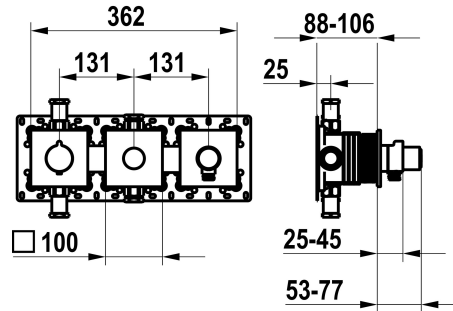

KWC

Trim kit, with safety device DIN EN 1717 – Thermostatic mixer – Tub

Modell-Linie: **SHOWERCULTURE** | 20.004.853.177

Duschar | Badkarsarmaturer

KWC-No.

125300
chromeline, trim kit, with safety device DIN EN 1717

125301
matt black, trim kit, with safety device DIN EN 1717

125302
brushed steel, trim kit, with safety device DIN EN 1717

* Trim kit with thermostatic function unit KWC HOMEBOX

* Outflow
- with integrated hose connection with ON/OFF push-button CHOICE with flow regulator
- above or below for second consumer with ON/OFF push-button CHOICE

14 l/min (3bar)

Diameter

362x100

ATT-KWC-FARBCODE

brushed steel

Installation_type

Väggmontering

Faucet_typ