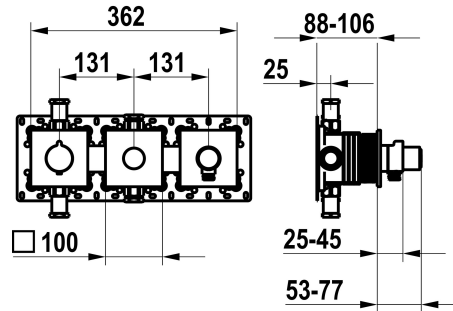

KWC

Trim kit, with safety device DIN EN 1717 – Thermostatic mixer – Tub

Modell-Linie: **SHOWERCULTURE** | 20.004.853.177

Armatura natryskowa | Baterie wannowe

KWC-No.

125300
chromeline, trim kit, with safety device DIN EN 1717

125301
matt black, trim kit, with safety device DIN EN 1717

125302
brushed steel, trim kit, with safety device DIN EN 1717

ATT-KWC-FARBCODE

chromeline

matt black

brushed steel

NEW

* Trim kit with thermostatic function unit KWC HOMEBOX

średnicy

362x100

ATT-KWC-FARBCODE

brushed steel

Installation_type

Montaż naścienny

Faucet_typ

Thermostat