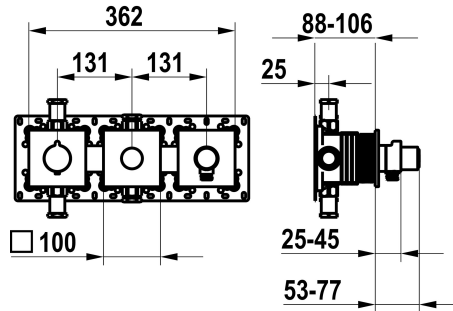

KWC

Trim kit, with safety device DIN EN 1717 – Thermostatic mixer – Tub

Modell-Linie: SHOWERCULTURE | 20.004.853.177

Suihkut ja suihkupaneelit | Allashanat

KWC-No.

125300
chromeline, trim kit, with safety device DIN EN 1717

125301
matt black, trim kit, with safety device DIN EN 1717

125302
brushed steel, trim kit, with safety device DIN EN 1717

ATT-KWC-FARBCODE

chromeline

matt black

brushed steel

NEW

- * Trim kit with thermostatic function unit KWC HOMEBOX
- * Outflow
 - with integrated hose connection with ON/OFF push-button CHOICE with flow regulator
 - above or below for second consumer with ON/OFF push-button CHOICE
- * SkinProtect - Safety stop prevents scalding
- * Intrinsicly safe against backflow

- * Scope of delivery:
 - Thermostatic mixer unit
 - Diverter unit
 - Hose connection unit with ON/OFF push-button and flow regulator
 - Fastening of the cover plate without screws
- * To be ordered separately:
 - Unit for concealed installation KWC HOMEBOX Thermostatic/ lever mixer 2 consumers 39.006.261.931

Tekniset tiedot

ATT-KWC-A_ABGANG_UP
ATT-KWC-A_BRAUSENABGANG
Halkaisija
ATT-KWC-FARBCODE
Installation_type
Faucet_typ
G_Acoustic group
ATT-KWC-UNTERPUTZ
ATT-KWC-G_BRAUSENABGANG
EnergyLabelCH
Materiaali
lviCode