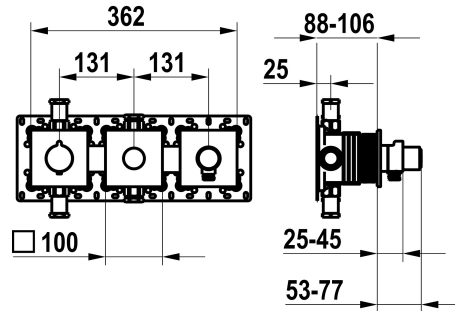

KWC

Trim kit, with safety device DIN EN 1717 – Thermostatic mixer – Tub

Modell-Linie: **SHOWERCULTURE** | 20.004.853.177

Showers | Exposed bath mixer

KWC-No.

125300
chromeline, trim kit, with safety device DIN EN 1717

125301
matt black, trim kit, with safety device DIN EN 1717

125302
brushed steel, trim kit, with safety device DIN EN 1717

Color code

chromeline

matt black

brushed steel

NEW

* Trim kit with thermostatic function unit KWC HOMEBOX

* To be ordered separately:

- Unit for concealed installation KWC HOMEBOX Thermostatic/ lever mixer 2 consumers 39.006.261.931

Technical Data

Flow rate
Spray outlet: Flow rate
Diameter
Color code
Installation type
Faucet_typ
Acoustic group
Concealed unit
Spray outlet: Acoustic group
Energy label
material

19.5 l/min (3bar)
14 l/min (3bar)
362 x 100
brushed steel
Wall mounted
Thermostatic
II
Trim kit, with vacuum breaker
I
C
Brass