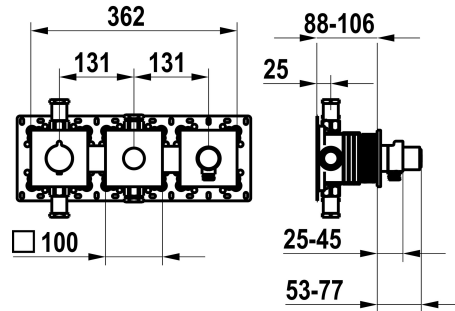

## KWC

Trim kit, with safety device DIN EN 1717 – Thermostatic mixer – Tub

Modell-Linie: **SHOWERCULTURE** | 20.004.853.177

Showers | Exposed bath mixer

### KWC-No.

**125300**  
chromeline, trim kit, with safety device DIN EN 1717

**125301**  
matt black, trim kit, with safety device DIN EN 1717

**125302**  
brushed steel, trim kit, with safety device DIN EN 1717

### Color code

chromeline

matt black

brushed steel

NEW

\* Trim kit with thermostatic function unit KWC HOMEBOX

\* Outflow  
- with integrated hose connection with ON/OFF push-button CHOICE with flow regulator  
- above or below for second consumer with ON/OFF push-button CHOICE

### Technical Data

Flow rate
Spray outlet: Flow rate
Diameter
Color code
Installation type
Faucet_typ
Acoustic group
Concealed unit
Spray outlet: Acoustic group
Energy label
material

19.5 l/min (3bar)
14 l/min (3bar)
362 x 100
brushed steel
Wall mounted
Thermostatic
II
Trim kit, with vacuum breaker
I
C
Brass