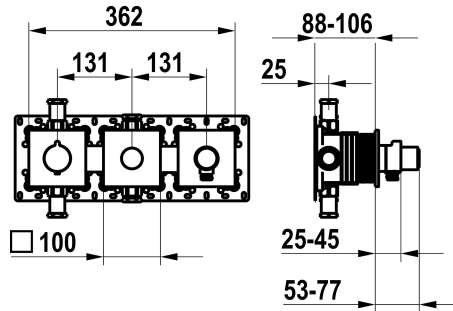

KWC

Trim kit, with safety device DIN EN 1717 – Thermostatic mixer – Tub

Modell-Linie: **SHOWERCULTURE** | 20.004.853.177

Sprchové armatury | Vanové armatury

KWC-No.

125300
chromeline, trim kit, with safety device DIN EN 1717

125301
matt black, trim kit, with safety device DIN EN 1717

125302
brushed steel, trim kit, with safety device DIN EN 1717

ATT-KWC-FARBCODE

chromeline

matt black

brushed steel

NEW

* Trim kit with thermostatic function unit KWC HOMEBOX

ATT-KWC-DURCHMESSER

362x100

ATT-KWC-FARBCODE

brushed steel

Installation_type

montáž na stěnu

Faucet_typ

Thermostat