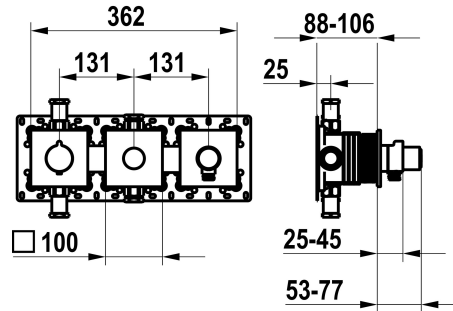

KWC

Trim kit, with safety device DIN EN 1717 – Thermostatic mixer – Tub

Modell-Linie: **SHOWERCULTURE** | 20.004.853.177

Showers | Exposed bath mixer

KWC-No.

125300
chromeline, trim kit, with safety device DIN EN 1717

125301
matt black, trim kit, with safety device DIN EN 1717

125302
brushed steel, trim kit, with safety device DIN EN 1717

Color code

chrome

matt black

brushed steel

NEW

* Trim kit with thermostatic function unit KWC HOMEBOX

* To be ordered separately:

- Unit for concealed installation KWC HOMEBOX Thermostatic/ lever mixer 2 consumers 39.006.261.931

Technical Data

Flow rate
Spray outlet: Flow rate
Diameter
Color code
Installation_type
Faucet_typ
G_Acoustic group
Concealed_unit
G_Acoustic group_Shower_outlet
Energy Label
material

19.5 l/min (3bar)
14 l/min (3bar)
362 x 100
brushed steel
Wall mounted
Thermostatic
II
Trim kit, with vacuum breaker
I
C
Brass