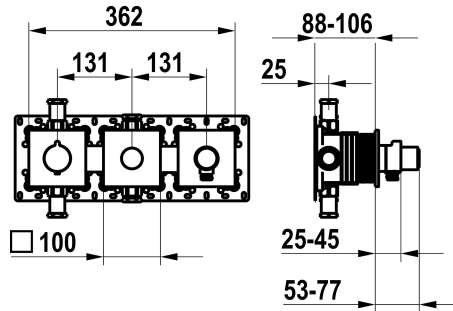

## KWC

Trim kit, with safety device DIN EN 1717 – Thermostatic mixer – Tub

Modell-Linie: SHOWERCULTURE | 20.004.853.176

Suihkut ja suihkupaneelit | Allashanat

### KWC-No.

**125300**  
chromeline, trim kit, with safety device DIN EN 1717

**125301**  
matt black, trim kit, with safety device DIN EN 1717

**125302**  
brushed steel, trim kit, with safety device DIN EN 1717

### Tekniset tiedot

ATT-KWC-A\_ABGANG\_UP

19.5 l/min (3bar)

ATT-KWC-A\_BRAUSENABGANG

14 l/min (3bar)

Halkaisija

362x100

ATT-KWC-FARBCODE