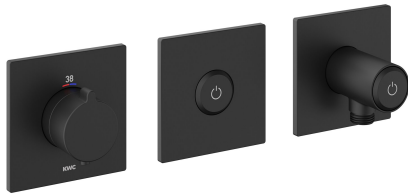

## KWC

Trim kit, with safety device DIN EN 1717 – Thermostatic mixer – Tub

Modell-Linie: SHOWERCULTURE | 20.004.853.176

Suihkut ja suihkupaneelit | Allashanat

### KWC-No.

**125300**  
chromeline, trim kit, with safety device DIN EN 1717

**125301**  
matt black, trim kit, with safety device DIN EN 1717

**125302**  
brushed steel, trim kit, with safety device DIN EN 1717

### ATT-KWC-FARBCODE

chromeline

matt black

brushed steel

NEW

\* Trim kit with thermostatic function unit KWC HOMEBOX

\* Outflow  
- with integrated hose connection with ON/OFF push-button CHOICE with flow regulator  
- above or below for second consumer with ON/OFF push-button CHOICE

\* SkinProtect - Safety stop prevents scalding

\* Intrinsically safe against backflow

\* Scope of delivery:

- Thermostatic mixer unit  
- Diverter unit  
- Hose connection unit with ON/OFF push-button and flow regulator  
- Fastening of the cover plate without screws