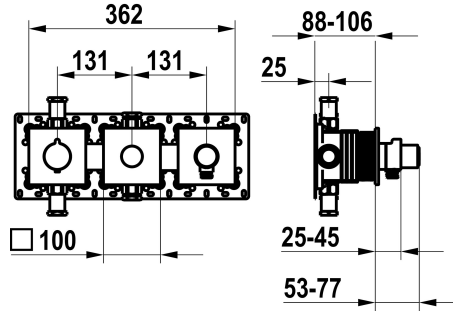

## KWC

Trim kit, with safety device DIN EN 1717 – Thermostatic mixer – Tub

Modell-Linie: **SHOWERCULTURE** | 20.004.853.176

Showers | Exposed bath mixer

### KWC-No.

**125300**  
chromeline, trim kit, with safety device DIN EN 1717

**125301**  
matt black, trim kit, with safety device DIN EN 1717

**125302**  
brushed steel, trim kit, with safety device DIN EN 1717

### Color code

chromeline

matt black

brushed steel

NEW

\* Trim kit with thermostatic function unit KWC HOMEBOX

\* Outflow  
- with integrated hose connection with ON/OFF push-button CHOICE with flow regulator  
- above or below for second consumer with ON/OFF push-button CHOICE

### Technical Data

Flow rate
Spray outlet: Flow rate
Diameter
Color code
Installation type
Faucet_typ
Acoustic group
Concealed unit
Spray outlet: Acoustic group
Energy label
material

19.5 l/min (3bar)
14 l/min (3bar)
362 x 100
matt black
Wall mounted
Thermostatic
II
Trim kit, with vacuum breaker
I
C
Brass