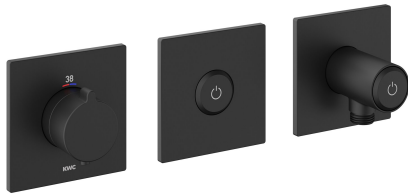

KWC

Trim kit, with safety device DIN EN 1717 – Thermostatic mixer – Tub

Modell-Linie: **SHOWERCULTURE** | 20.004.853.176

Showers | Exposed bath mixer

KWC-No.

125300
chromeline, trim kit, with safety device DIN EN 1717

125301
matt black, trim kit, with safety device DIN EN 1717

125302
brushed steel, trim kit, with safety device DIN EN 1717

Color code

chromeline

matt black

brushed steel

NEW

* Trim kit with thermostatic function unit KWC HOMEBOX

* Outflow
- with integrated hose connection with ON/OFF push-button CHOICE with flow regulator
- above or below for second consumer with ON/OFF push-button CHOICE

* SkinProtect - Safety stop prevents scalding

* Inherently safe against backflow

* Scope of delivery:

- Thermostatic mixer unit
- Diverter unit
- Hose connection unit with ON/OFF push-button and flow regulator
- Fastening of the cover plate without screws