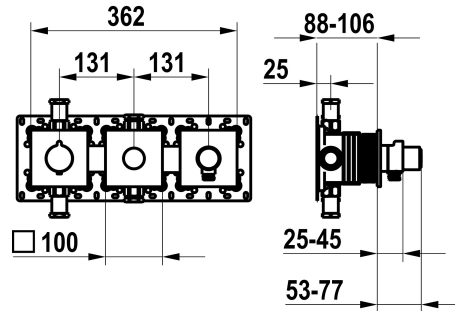

KWC

Trim kit, with safety device DIN EN 1717 – Thermostatic mixer – Tub

Modell-Linie: **SHOWERCULTURE** | 20.004.853.176

Showers | Exposed bath mixer

KWC-No.

125300
chromeline, trim kit, with safety device DIN EN 1717

125301
matt black, trim kit, with safety device DIN EN 1717

125302
brushed steel, trim kit, with safety device DIN EN 1717

Color code

chromeline

matt black

brushed steel

NEW

* Trim kit with thermostatic function unit KWC HOMEBOX

* To be ordered separately:

- Unit for concealed installation KWC HOMEBOX Thermostatic/ lever mixer 2 consumers 39.006.261.931

Technical Data

Flow rate
Spray outlet: Flow rate
Diameter
Color code
Installation type
Faucet_typ
Acoustic group
Concealed unit
Spray outlet: Acoustic group
Energy label
material

19.5 l/min (3bar)
14 l/min (3bar)
362 x 100
matt black
Wall mounted
Thermostatic
II
Trim kit, with vacuum breaker
I
C
Brass