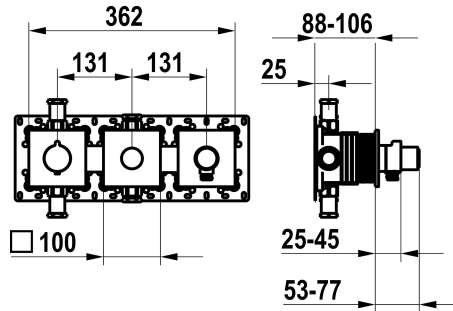

KWC

Trim kit, with safety device DIN EN 1717 – Thermostatic mixer – Tub

Modell-Linie: **SHOWERCULTURE** | 20.004.853.176

Sprchové armatury | Vanové armatury

KWC-No.

125300
chromeline, trim kit, with safety device DIN EN 1717

125301
matt black, trim kit, with safety device DIN EN 1717

125302
brushed steel, trim kit, with safety device DIN EN 1717

ATT-KWC-FARBCODE

chromeline

matt black

brushed steel

NEW

* Trim kit with thermostatic function unit KWC HOMEBOX