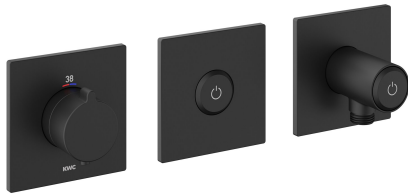

KWC

Trim kit, with safety device DIN EN 1717 – Thermostatic mixer – Tub

Modell-Linie: **SHOWERCULTURE** | 20.004.853.176

Sprchové armatury | Vanové armatury

KWC-No.

125300
chromeline, trim kit, with safety device DIN EN 1717

125301
matt black, trim kit, with safety device DIN EN 1717

125302
brushed steel, trim kit, with safety device DIN EN 1717

ATT-KWC-FARBCODE

chromeline

matt black

brushed steel

NEW

* Trim kit with thermostatic function unit KWC HOMEBOX

* Outflow

- with integrated hose connection with ON/OFF push-button CHOICE with flow regulator

- above or below for second consumer with ON/OFF push-button CHOICE

* SkinProtect - Safety stop prevents scalding

* Inherently safe against backflow

* Scope of delivery:

- Thermostatic mixer unit

- Diverter unit

- Hose connection unit with ON/OFF push-button and flow regulator

- Fastening of the cover plate without screws