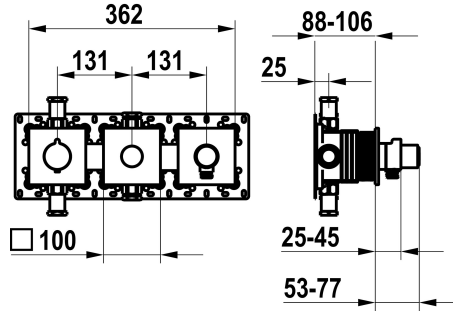

KWC

Trim kit, with safety device DIN EN 1717 – Thermostatic mixer – Tub

Modell-Linie: **SHOWERCULTURE** | 20.004.853.176

Showers | Exposed bath mixer

KWC-No.

125300
chromeline, trim kit, with safety device DIN EN 1717

125301
matt black, trim kit, with safety device DIN EN 1717

125302
brushed steel, trim kit, with safety device DIN EN 1717

Color code

chrome

matt black

brushed steel

NEW

* Trim kit with thermostatic function unit KWC HOMEBOX

* To be ordered separately:

- Unit for concealed installation KWC HOMEBOX Thermostatic/ lever mixer 2 consumers 39.006.261.931

Technical Data

Flow rate
Spray outlet: Flow rate
Diameter
Color code
Installation_type
Faucet_typ
G_Acoustic group
Concealed_unit
G_Acoustic group_Shower_outlet
Energy Label
material