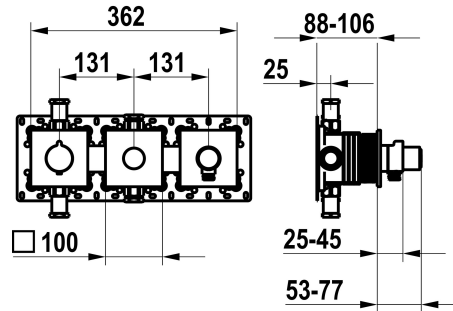

KWC

Trim kit, with safety device DIN EN 1717 – Thermostatic mixer – Tub

Modell-Linie: **SHOWERCULTURE** | 20.004.853.000

Duschar | Badkarsarmaturer

KWC-No.

125300
chromeline, trim kit, with safety device DIN EN 1717

125301
matt black, trim kit, with safety device DIN EN 1717

125302
brushed steel, trim kit, with safety device DIN EN 1717

ATT-KWC-FARBCODE

chromeline

matt black

brushed steel

NEW

* Trim kit with thermostatic function unit KWC HOMEBOX

Diameter

362x100

ATT-KWC-FARBCODE

chromeline

Installation_type

Väggmontering

Faucet_typ

Thermostat