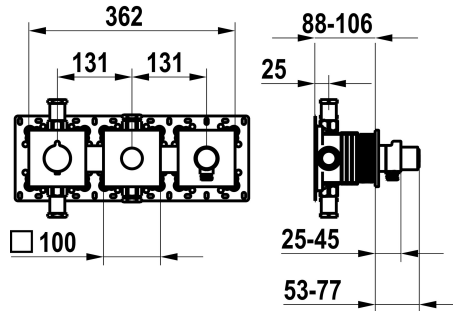

KWC

Trim kit, with safety device DIN EN 1717 – Thermostatic mixer – Tub

Modell-Linie: **SHOWERCULTURE** | 20.004.853.000

Armatura natryskowa | Baterie wannowe

KWC-No.

125300
chromeline, trim kit, with safety device DIN EN 1717

125301
matt black, trim kit, with safety device DIN EN 1717

125302
brushed steel, trim kit, with safety device DIN EN 1717

* Trim kit with thermostatic function unit KWC HOMEBOX

* Outflow
- with integrated hose connection with ON/OFF push-button CHOICE with flow regulator
- above or below for second consumer with ON/OFF push-button CHOICE

NEW

Dane techniczne

ATT-KWC-A-ABGANG_UP

19.5 l/min (3bar)

ATT-KWC-A-BRAUSENABGANG

14 l/min (3bar)

średnicy

362x100