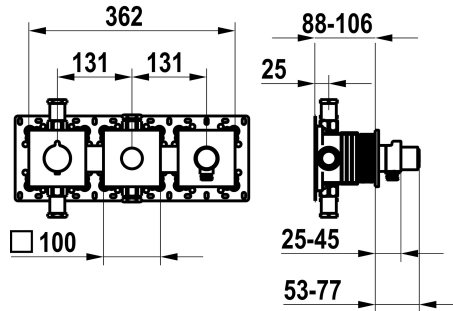

KWC

Trim kit, with safety device DIN EN 1717 – Thermostatic mixer – Tub

Modell-Linie: SHOWERCULTURE | 20.004.853.000

Suihkut ja suihkupaneelit | Allashanat

KWC-No.

125300
chromeline, trim kit, with safety device DIN EN 1717

125301
matt black, trim kit, with safety device DIN EN 1717

125302
brushed steel, trim kit, with safety device DIN EN 1717

ATT-KWC-FARBCODE

chromeline

matt black

brushed steel

NEW

* Trim kit with thermostatic function unit KWC HOMEBOX

Halkaisija

362x100

ATT-KWC-FARBCODE

chromeline

Installation_type

Seinäasennus

Faucet_typ

Thermostat