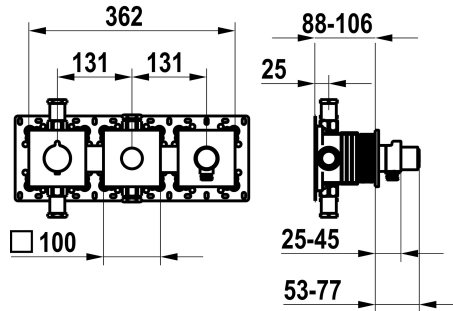

KWC

Trim kit, with safety device DIN EN 1717 – Thermostatic mixer – Tub

Modell-Linie: **SHOWERCULTURE** | 20.004.853.000

Showers | Exposed bath mixer

KWC-No.

125300
chromeline, trim kit, with safety device DIN EN 1717

125301
matt black, trim kit, with safety device DIN EN 1717

125302
brushed steel, trim kit, with safety device DIN EN 1717

Color code

chromeline

matt black

brushed steel

NEW

* Trim kit with thermostatic function unit KWC HOMEBOX

Diameter

362 x 100

Color code

chromeline

Installation type

Wall mounted

Faucet_typ

Thermostatic