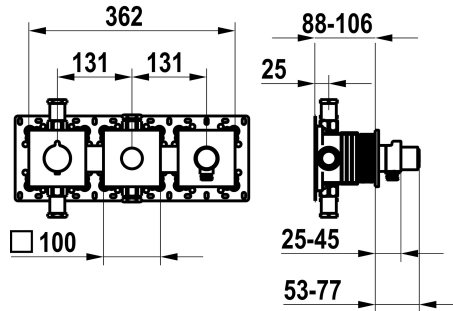

KWC

Trim kit, with safety device DIN EN 1717 – Thermostatic mixer – Tub

Modell-Linie: **SHOWERCULTURE** | 20.004.853.000

Sprchové armatury | Vanové armatury

KWC-No.

125300
chromeline, trim kit, with safety device DIN EN 1717

125301
matt black, trim kit, with safety device DIN EN 1717

125302
brushed steel, trim kit, with safety device DIN EN 1717

ATT-KWC-FARBCODE

chromeline

matt black

brushed steel

NEW

* Trim kit with thermostatic function unit KWC HOMEBOX

ATT-KWC-DURCHMESSER

362x100

ATT-KWC-FARBCODE

chromeline

Installation_type

montáž na stěnu

Faucet_typ

Thermostat