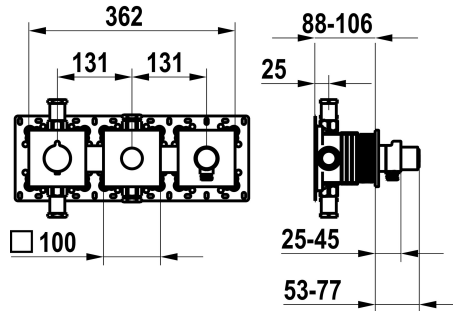

## KWC

Trim kit, with safety device DIN EN 1717 – Thermostatic mixer – Tub

Modell-Linie: **SHOWERCULTURE** | 20.004.853.000

Showers | Exposed bath mixer

### KWC-No.

**125300**  
chromeline, trim kit, with safety device DIN EN 1717

**125301**  
matt black, trim kit, with safety device DIN EN 1717

**125302**  
brushed steel, trim kit, with safety device DIN EN 1717

### Color code

chrome

matt black

brushed steel

NEW

\* Trim kit with thermostatic function unit KWC HOMEBOX

\* Outflow  
- with integrated hose connection with ON/OFF push-button CHOICE with flow regulator  
- above or below for second consumer with ON/OFF push-button CHOICE

### Technical Data

Flow rate
Spray outlet: Flow rate
Diameter
Color code
Installation_type
Faucet_typ
G_Acoustic group
Concealed_unit
G_Acoustic group_Shower_outlet
Energy Label
material

19.5 l/min (3bar)
14 l/min (3bar)
362 x 100
chrome
Wall mounted
Thermostatic
II
Trim kit, with vacuum breaker
I
C
Brass