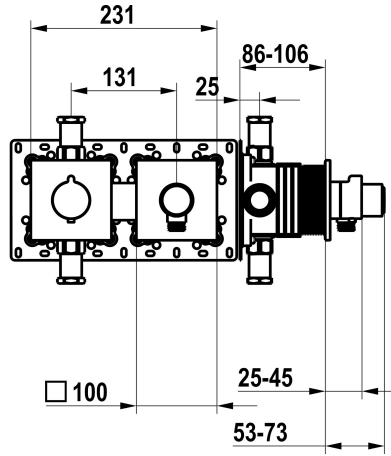

## KWC

Trim kit, with safety device DIN EN 1717 – Thermostatic mixer – Shower

Modell-Linie: **SHOWERCULTURE** | 21.004.853.177

Duschar | Hydraulické sprchy

### KWC-No.

**125297**  
chromeline, trim kit, with safety device DIN EN 1717

**125298**  
matt black, trim kit, with safety device DIN EN 1717

**125299**  
brushed steel, trim kit, with safety device DIN EN 1717

### ATT-KWC-FARBCODE

chromeline

matt black

brushed steel

- Thermostatic mixer unit
- Hose connection unit with ON/OFF push-button and flow regulator
- Fastening of the cover plate without screws
- \* To be ordered separately:
- Unit for concealed installation KWC HOMEBOX Thermostatic mixer 1 Consumers 39.006.271.931