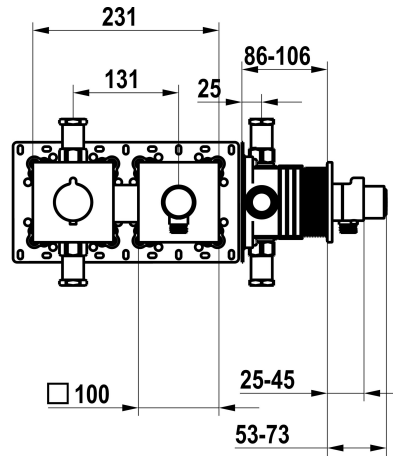

KWC

Trim kit, with safety device DIN EN 1717 – Thermostatic mixer – Shower

Modell-Linie: SHOWERCULTURE | 21.004.853.177

Armatura natryskowa | Armatura z zaworami obsługiwanymi ręcznie

KWC-No.

125297
chromeline, trim kit, with safety device DIN EN 1717

125298
matt black, trim kit, with safety device DIN EN 1717

125299
brushed steel, trim kit, with safety device DIN EN 1717

- * Trim kit with thermostatic function unit KWC HOMEBOX
- * Outflow
- with integrated hose connection with ON/OFF push-button CHOICE with flow regulator
- * SkinProtect - Safety stop prevents scalding
- * Intrinsicly safe against backflow
- * Scope of delivery:

ATT-KWC-FARBCODE

chromeline

matt black

brushed steel

- Thermostatic mixer unit
- Hose connection unit with ON/OFF push-button and flow regulator
- Fastening of the cover plate without screws
- * To be ordered separately:
- Unit for concealed installation KWC HOMEBOX Thermostatic mixer 1 Consumers 39.006.271.931

ATT-KWC-UNTERPUTZ

EnergyLabelCH

Material

15 l/min (3 bar)

231x100

brushed steel

Montaż naścienny

Thermostat