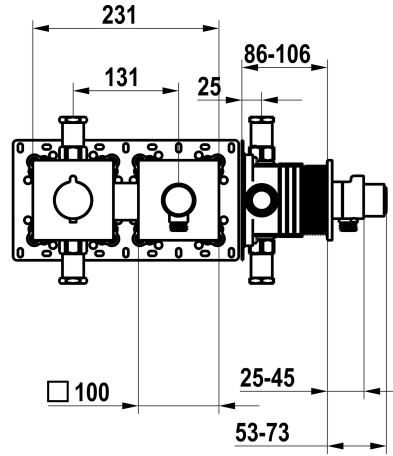

KWC

Trim kit, with safety device DIN EN 1717 – Thermostatic mixer – Shower

Modell-Linie: SHOWERCULTURE | 21.004.853.177

Suihkut ja suihkupaneelit | Manuaali suihkut

KWC-No.

125297
chromeline, trim kit, with safety device DIN EN 1717

125298
matt black, trim kit, with safety device DIN EN 1717

125299
brushed steel, trim kit, with safety device DIN EN 1717

* Trim kit with thermostatic function unit KWC HOMEBOX

* Outflow
- with integrated hose connection with ON/OFF push-button CHOICE with flow regulator

- Thermostatic mixer unit
- Hose connection unit with ON/OFF push-button and flow regulator
- Fastening of the cover plate without screws
* To be ordered separately:
- Unit for concealed installation KWC HOMEBOX Thermostatic mixer
1 Consumers 39.006.271.931