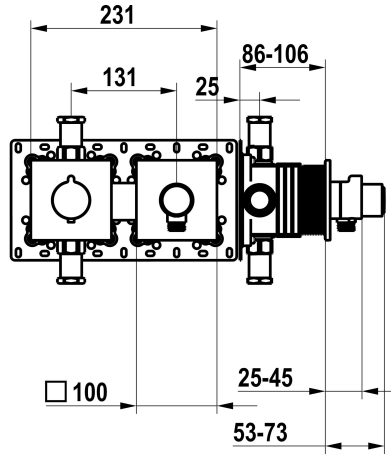

KWC

Trim kit, with safety device DIN EN 1717 – Thermostatic mixer – Shower

Modell-Linie: SHOWERCULTURE | 21.004.853.177

Showers | Manual shower

KWC-No.

125297
chromeline, trim kit, with safety device DIN EN 1717

125298
matt black, trim kit, with safety device DIN EN 1717

125299
brushed steel, trim kit, with safety device DIN EN 1717

Color code

chromeline

matt black

brushed steel

NEW

* Trim kit with thermostatic function unit KWC HOMEBOX

- Hose connection unit with ON/OFF push-button and flow regulator

- Fastening of the cover plate without screws

* To be ordered separately:

- Unit for concealed installation KWC HOMEBOX Thermostatic mixer
1 Consumers 39.006.271.931

Technical Data

Flow rate
Diameter
Color code
Installation type
Faucet_typ
Acoustic group
Concealed unit
Energy label
material

15 l/min (3 bar)
231 x 100
brushed steel
Wall mounted
Thermostatic
I
Trim kit, with vacuum breaker
C
Brass