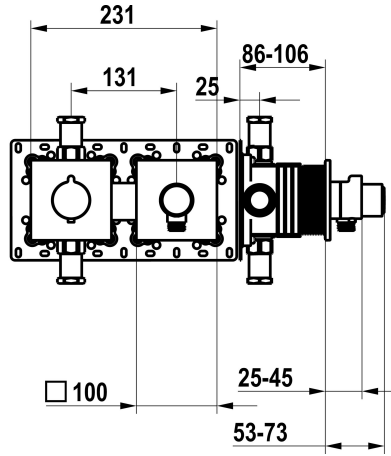

KWC

Trim kit, with safety device DIN EN 1717 – Thermostatic mixer – Shower

Modell-Linie: **SHOWERCULTURE** | 21.004.853.177
Showers | Manual shower

KWC-No.

125297
chromeline, trim kit, with safety device DIN EN 1717

125298
matt black, trim kit, with safety device DIN EN 1717

125299
brushed steel, trim kit, with safety device DIN EN 1717

Color code

chromeline

matt black

brushed steel

NEW

* Trim kit with thermostatic function unit KWC HOMEBOX
* Outflow
- with integrated hose connection with ON/OFF push-button CHOICE with flow regulator
* SkinProtect - Safety stop prevents scalding
* Intrinsically safe against backflow
* Scope of delivery:

- Thermostatic mixer unit
- Hose connection unit with ON/OFF push-button and flow regulator
- Fastening of the cover plate without screws
* To be ordered separately:
- Unit for concealed installation KWC HOMEBOX Thermostatic mixer
1 Consumers 39.006.271.931

Technical Data

Flow rate
Diameter
Color code
Installation type
Faucet_typ
Acoustic group
Concealed unit
Energy label
material

15 l/min (3 bar)
231 x 100
brushed steel
Wall mounted
Thermostatic
I
Trim kit, with vacuum breaker
C
Brass