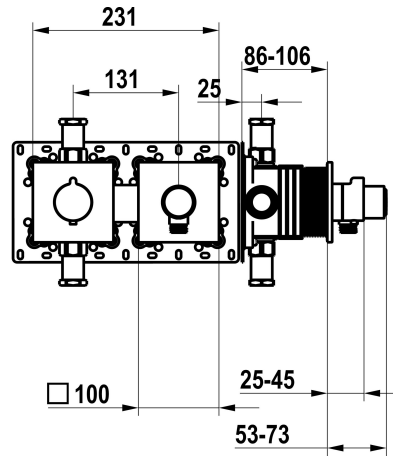

KWC

Trim kit, with safety device DIN EN 1717 – Thermostatic mixer – Shower

Modell-Linie: SHOWERCULTURE | 21.004.853.177

Sprchové armatury | Hydraulické sprchy

KWC-No.

125297
chromeline, trim kit, with safety device DIN EN 1717

125298
matt black, trim kit, with safety device DIN EN 1717

125299
brushed steel, trim kit, with safety device DIN EN 1717

* Trim kit with thermostatic function unit KWC HOMEBOX

* Outflow
- with integrated hose connection with ON/OFF push-button CHOICE with flow regulator

* SkinProtect - Safety stop prevents scalding

* Intrinsicly safe against backflow

* Scope of delivery:

ATT-KWC-FARBCODE

chromeline

matt black

brushed steel

- Thermostatic mixer unit
- Hose connection unit with ON/OFF push-button and flow regulator
- Fastening of the cover plate without screws
* To be ordered separately:
- Unit for concealed installation KWC HOMEBOX Thermostatic mixer
1 Consumers 39.006.271.931

NEW

Technické údaje

ATT-KWC-A_ABGANG_UP

15 l/min (3 bar)

ATT-KWC-DURCHMESSER

231x100

ATT-KWC-FARBCODE

brushed steel