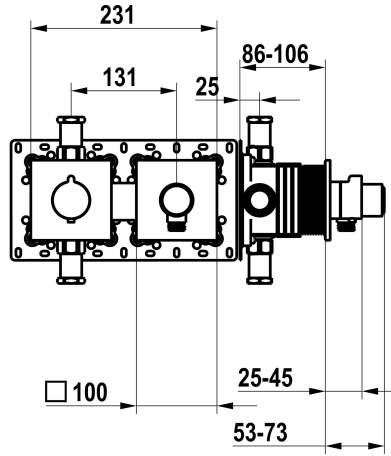

Modell-Linie: **SHOWERCULTURE** | 21.004.853.177
Showers | Manual shower

KWC-No.

125297
chromeline, trim kit, with safety device DIN EN 1717

125298
matt black, trim kit, with safety device DIN EN 1717

125299
brushed steel, trim kit, with safety device DIN EN 1717

- * Trim kit with thermostatic function unit KWC HOMEBOX
- * Outflow
- with integrated hose connection with ON/OFF push-button CHOICE with flow regulator
- * SkinProtect - Safety stop prevents scalding
- * Intrinsicly safe against backflow
- * Scope of delivery:

Color code

chrome

matt black

brushed steel

- Thermostatic mixer unit
- Hose connection unit with ON/OFF push-button and flow regulator
- Fastening of the cover plate without screws
- * To be ordered separately:
- Unit for concealed installation KWC HOMEBOX Thermostatic mixer 1 Consumers 39.006.271.931

NEW

Technical Data

Flow rate	15 l/min (3 bar)
Diameter	231 x 100
Color code	brushed steel
Installation_type	Wall mounted
Faucet_typ	Thermostatic
G_Acoustic_group	I
Concealed_unit	Trim kit, with vacuum breaker
Energy Label	C
material	Brass