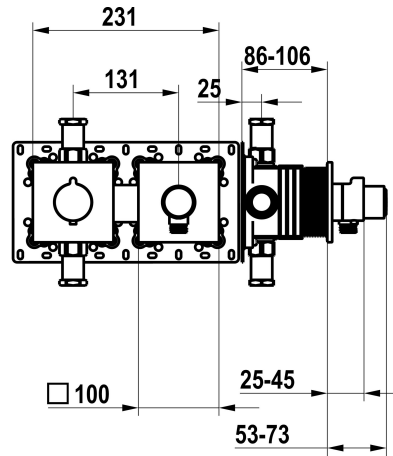

KWC

Trim kit, with safety device DIN EN 1717 – Thermostatic mixer – Shower

Modell-Linie: SHOWERCULTURE | 21.004.853.176

Duschar | Hydraulické sprchy

KWC-No.

125297
chromeline, trim kit, with safety device DIN EN 1717

125298
matt black, trim kit, with safety device DIN EN 1717

125299
brushed steel, trim kit, with safety device DIN EN 1717

* Trim kit with thermostatic function unit KWC HOMEBOX

* Outflow
- with integrated hose connection with ON/OFF push-button CHOICE with flow regulator

* SkinProtect - Safety stop prevents scalding

* Intrinsicly safe against backflow

* Scope of delivery:

ATT-KWC-FARBCODE

chromeline

matt black

brushed steel

- Thermostatic mixer unit
- Hose connection unit with ON/OFF push-button and flow regulator
- Fastening of the cover plate without screws
* To be ordered separately:
- Unit for concealed installation KWC HOMEBOX Thermostatic mixer
1 Consumers 39.006.271.931

NEW

Technical Data

ATT-KWC-A_ABGANG_UP

15 l/min (3 bar)

Diameter

231x100

ATT-KWC-FARBCODE

matt black