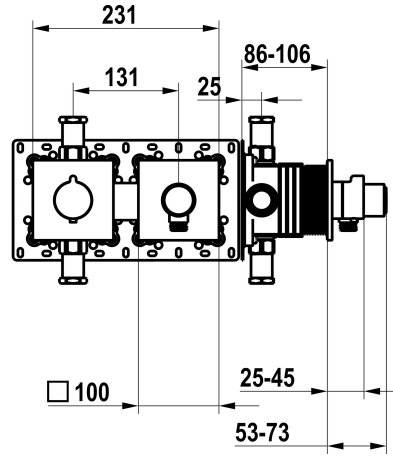

KWC

Trim kit, with safety device DIN EN 1717 – Thermostatic mixer – Shower

Modell-Linie: SHOWERCULTURE | 21.004.853.176

Armatura natryskowa | Armatura z zaworami obsługiwanymi ręcznie

KWC-No.

125297
chromeline, trim kit, with safety device DIN EN 1717

125298
matt black, trim kit, with safety device DIN EN 1717

125299
brushed steel, trim kit, with safety device DIN EN 1717

- * Trim kit with thermostatic function unit KWC HOMEBOX
- * Outflow
- with integrated hose connection with ON/OFF push-button CHOICE with flow regulator
- * SkinProtect - Safety stop prevents scalding
- * Intrinsicly safe against backflow
- * Scope of delivery:

ATT-KWC-FARBCODE

chromeline

matt black

brushed steel

- Thermostatic mixer unit
- Hose connection unit with ON/OFF push-button and flow regulator
- Fastening of the cover plate without screws
- * To be ordered separately:
- Unit for concealed installation KWC HOMEBOX Thermostatic mixer 1 Consumers 39.006.271.931

ATT-KWC-UNTERPUTZ

EnergyLabelCH

Material

15 l/min (3 bar)

231x100

matt black

Montaż naścienny

Thermostat