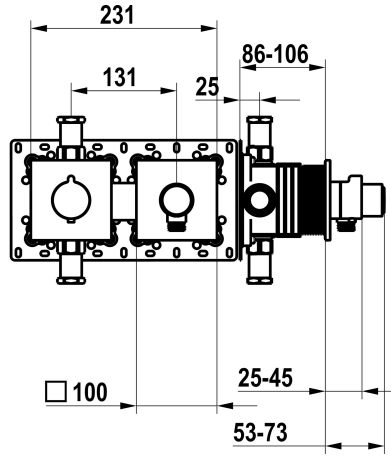

KWC

Trim kit, with safety device DIN EN 1717 – Thermostatic mixer – Shower

Modell-Linie: SHOWERCULTURE | 21.004.853.176

Suihkut ja suihkupaneelit | Manuaali suihkut

KWC-No.

125297
chromeline, trim kit, with safety device DIN EN 1717

125298
matt black, trim kit, with safety device DIN EN 1717

125299
brushed steel, trim kit, with safety device DIN EN 1717

- * Trim kit with thermostatic function unit KWC HOMEBOX
- * Outflow
 - with integrated hose connection with ON/OFF push-button CHOICE with flow regulator
- * SkinProtect - Safety stop prevents scalding
- * Intrinsicly safe against backflow
- * Scope of delivery:

ATT-KWC-FARBCODE

chromeline

matt black

brushed steel

- Thermostatic mixer unit
- Hose connection unit with ON/OFF push-button and flow regulator
- Fastening of the cover plate without screws
- * To be ordered separately:
 - Unit for concealed installation KWC HOMEBOX Thermostatic mixer 1 Consumers 39.006.271.931

ATT-KWC-UNTERPUTZ

EnergyLabelCH

Materiaali

lviCode

15 l/min (3 bar)

231x100

matt black

Seinäasennus