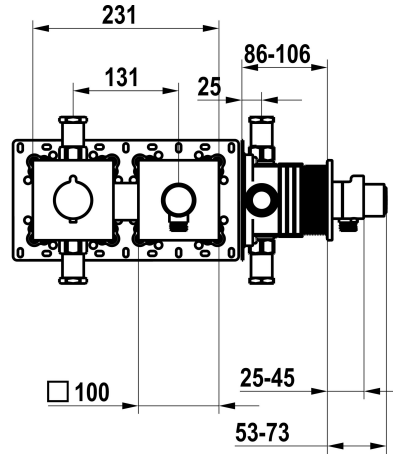

KWC

Trim kit, with safety device DIN EN 1717 – Thermostatic mixer – Shower

Modell-Linie: SHOWERCULTURE | 21.004.853.176

Showers | Manual shower

KWC-No.

125297
chromeline, trim kit, with safety device DIN EN 1717

125298
matt black, trim kit, with safety device DIN EN 1717

125299
brushed steel, trim kit, with safety device DIN EN 1717

* Trim kit with thermostatic function unit KWC HOMEBOX

* Outflow
- with integrated hose connection with ON/OFF push-button CHOICE with flow regulator

* SkinProtect - Safety stop prevents scalding

* Intrinsically safe against backflow

* Scope of delivery:

Color code

chromeline

matt black

brushed steel

- Thermostatic mixer unit
- Hose connection unit with ON/OFF push-button and flow regulator
- Fastening of the cover plate without screws
* To be ordered separately:
- Unit for concealed installation KWC HOMEBOX Thermostatic mixer
1 Consumers 39.006.271.931

NEW

Technical Data

Flow rate	15 l/min (3 bar)
Diameter	231 x 100
Color code	matt black
Installation type	Wall mounted
Faucet_typ	Thermostatic
Acoustic group	I
Concealed unit	Trim kit, with vacuum breaker
Energy label	C
material	Brass