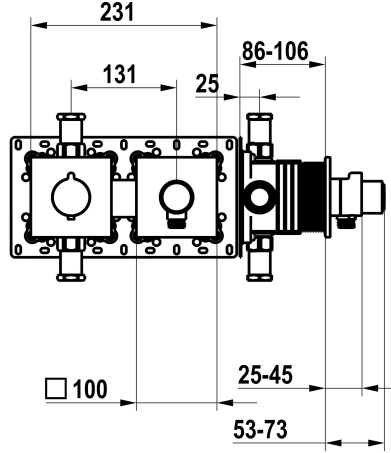

KWC

Trim kit, with safety device DIN EN 1717 – Thermostatic mixer – Shower

Modell-Linie: SHOWERCULTURE | 21.004.853.176

Showers | Manual shower

KWC-No.

125297
chromeline, trim kit, with safety device DIN EN 1717

125298
matt black, trim kit, with safety device DIN EN 1717

125299
brushed steel, trim kit, with safety device DIN EN 1717

Color code

chromeline

matt black

brushed steel

NEW

* Trim kit with thermostatic function unit KWC HOMEBOX

- Hose connection unit with ON/OFF push-button and flow regulator

- Fastening of the cover plate without screws

* To be ordered separately:

- Unit for concealed installation KWC HOMEBOX Thermostatic mixer

1 Consumers 39.006.271.931

Technical Data

Flow rate
Diameter
Color code
Installation type
Faucet_typ
Acoustic group
Concealed unit
Energy label
material

15 l/min (3 bar)
231 x 100
matt black
Wall mounted
Thermostatic
I
Trim kit, with vacuum breaker
C
Brass