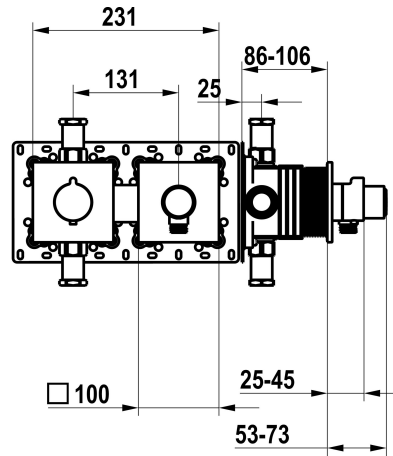

## KWC

Trim kit, with safety device DIN EN 1717 – Thermostatic mixer – Shower

Modell-Linie: SHOWERCULTURE | 21.004.853.176

Sprchové armatury | Hydraulické sprchy

### KWC-No.

**125297**  
chromeline, trim kit, with safety device DIN EN 1717

**125298**  
matt black, trim kit, with safety device DIN EN 1717

**125299**  
brushed steel, trim kit, with safety device DIN EN 1717

### Technické údaje

ATT-KWC-A\_ABGANG\_UP

15 l/min (3 bar)

ATT-KWC-DURCHMESSER

231x100

ATT-KWC-FARBCODE

matt black

Installation\_type