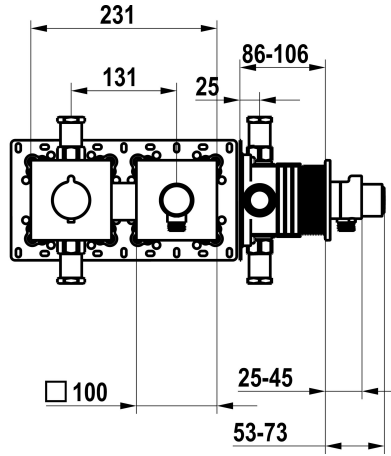

## KWC

Trim kit, with safety device DIN EN 1717 – Thermostatic mixer – Shower

Modell-Linie: SHOWERCULTURE | 21.004.853.176

Showers | Manual shower

### KWC-No.

**125297**  
chromeline, trim kit, with safety device DIN EN 1717

**125298**  
matt black, trim kit, with safety device DIN EN 1717

**125299**  
brushed steel, trim kit, with safety device DIN EN 1717

### Color code

chrome

matt black

brushed steel

- Thermostatic mixer unit  
- Hose connection unit with ON/OFF push-button and flow regulator  
- Fastening of the cover plate without screws  
\* To be ordered separately:  
- Unit for concealed installation KWC HOMEBOX Thermostatic mixer  
1 Consumers 39.006.271.931

### Technical Data

Flow rate

15 l/min (3 bar)

Diameter

231 x 100

Color code

matt black

Installation\_type