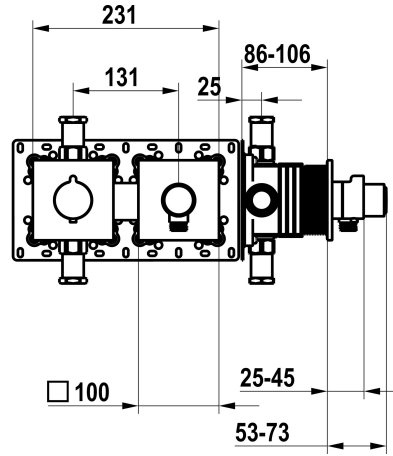

KWC

Trim kit, with safety device DIN EN 1717 – Thermostatic mixer – Shower

Modell-Linie: **SHOWERCULTURE** | 21.004.853.000

Duschar | Hydraulické sprchy

KWC-No.

125297
chromeline, trim kit, with safety device DIN EN 1717

125298
matt black, trim kit, with safety device DIN EN 1717

125299
brushed steel, trim kit, with safety device DIN EN 1717

* Trim kit with thermostatic function unit KWC HOMEBOX

* Outflow
- with integrated hose connection with ON/OFF push-button CHOICE with flow regulator

* SkinProtect - Safety stop prevents scalding

* Intrinsicly safe against backflow

* Scope of delivery:

ATT-KWC-FARBCODE

chromeline

matt black

brushed steel

- Thermostatic mixer unit
- Hose connection unit with ON/OFF push-button and flow regulator
- Fastening of the cover plate without screws
* To be ordered separately:
- Unit for concealed installation KWC HOMEBOX Thermostatic mixer
1 Consumers 39.006.271.931

ATT-KWC-UNTERPUTZ

EnergyLabelCH

Material

15 l/min (3 bar)

231x100

chromeline

Väggmontering

Thermostat