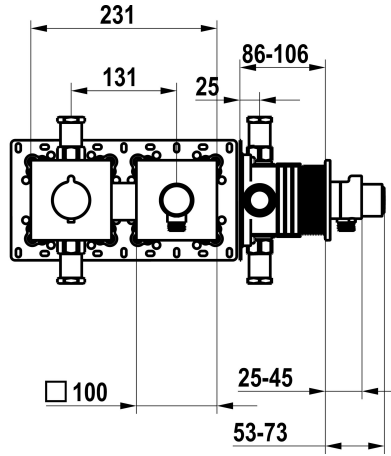

KWC

Trim kit, with safety device DIN EN 1717 – Thermostatic mixer – Shower

Modell-Linie: SHOWERCULTURE | 21.004.853.000

Armatura natryskowa | Armatura z zaworami obsługiwanymi ręcznie

KWC-No.

125297
chromeline, trim kit, with safety device DIN EN 1717

125298
matt black, trim kit, with safety device DIN EN 1717

125299
brushed steel, trim kit, with safety device DIN EN 1717

* Trim kit with thermostatic function unit KWC HOMEBOX

* Outflow
- with integrated hose connection with ON/OFF push-button CHOICE with flow regulator

* SkinProtect - Safety stop prevents scalding

* Intrinsicly safe against backflow

* Scope of delivery:

ATT-KWC-FARBCODE

chromeline

matt black

brushed steel

- Thermostatic mixer unit
- Hose connection unit with ON/OFF push-button and flow regulator
- Fastening of the cover plate without screws
* To be ordered separately:
- Unit for concealed installation KWC HOMEBOX Thermostatic mixer
1 Consumers 39.006.271.931

ATT-KWC-UNTERPUTZ

EnergyLabelCH

Material

15 l/min (3 bar)

231x100

chromeline

Montaż naścienny

Thermostat