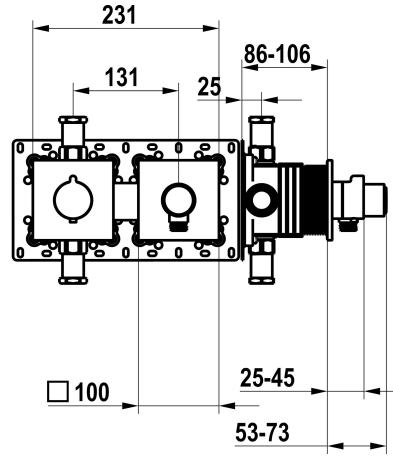

KWC

Trim kit, with safety device DIN EN 1717 – Thermostatic mixer – Shower

Modell-Linie: SHOWERCULTURE | 21.004.853.000

Suihkut ja suihkupaneelit | Manuaali suihkut

KWC-No.

125297
chromeline, trim kit, with safety device DIN EN 1717

125298
matt black, trim kit, with safety device DIN EN 1717

125299
brushed steel, trim kit, with safety device DIN EN 1717

* Trim kit with thermostatic function unit KWC HOMEBOX

* Outflow
- with integrated hose connection with ON/OFF push-button CHOICE with flow regulator

* SkinProtect - Safety stop prevents scalding

* Intrinsicly safe against backflow

* Scope of delivery:

ATT-KWC-FARBCODE

chromeline

matt black

brushed steel

- Thermostatic mixer unit
- Hose connection unit with ON/OFF push-button and flow regulator
- Fastening of the cover plate without screws
* To be ordered separately:
- Unit for concealed installation KWC HOMEBOX Thermostatic mixer
1 Consumers 39.006.271.931

ATT-KWC-UNTERPUTZ

EnergyLabelCH

Materiaali

lviCode

15 l/min (3 bar)

231x100

chromeline

Seinäasennus