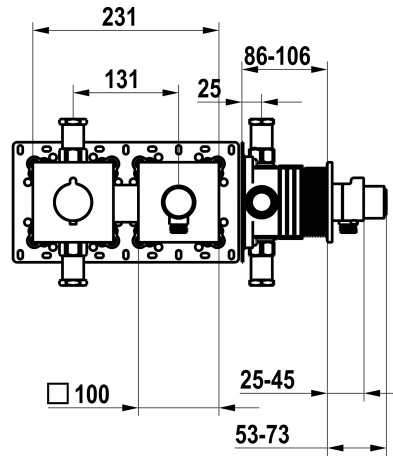

Modell-Linie: **SHOWERCULTURE** | 21.004.853.000
Showers | Manual shower

KWC-No.

125297
chromeline, trim kit, with safety device DIN EN 1717

125298
matt black, trim kit, with safety device DIN EN 1717

125299
brushed steel, trim kit, with safety device DIN EN 1717

- * Trim kit with thermostatic function unit KWC HOMEBOX
- * Outflow
 - with integrated hose connection with ON/OFF push-button CHOICE with flow regulator
- * SkinProtect - Safety stop prevents scalding
- * Intrinsically safe against backflow
- * Scope of delivery:

Color code

chromeline

matt black

brushed steel

- Thermostatic mixer unit
- Hose connection unit with ON/OFF push-button and flow regulator
- Fastening of the cover plate without screws
- * To be ordered separately:
 - Unit for concealed installation KWC HOMEBOX Thermostatic mixer 1 Consumers 39.006.271.931

NEW

Technical Data

Flow rate	15 l/min (3 bar)
Diameter	231 x 100
Color code	chromeline
Installation type	Wall mounted
Faucet_typ	Thermostatic
Acoustic group	I
Concealed unit	Trim kit, with vacuum breaker
Energy label	C
material	Brass