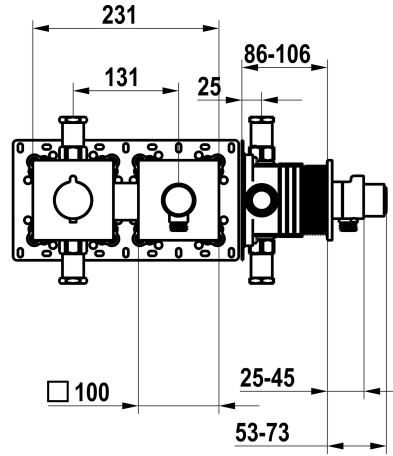

KWC

Trim kit, with safety device DIN EN 1717 – Thermostatic mixer – Shower

Modell-Linie: SHOWERCULTURE | 21.004.853.000

Sprchové armatury | Hydraulické sprchy

KWC-No.

125297
chromeline, trim kit, with safety device DIN EN 1717

125298
matt black, trim kit, with safety device DIN EN 1717

125299
brushed steel, trim kit, with safety device DIN EN 1717

* Trim kit with thermostatic function unit KWC HOMEBOX

* Outflow
- with integrated hose connection with ON/OFF push-button CHOICE with flow regulator

* SkinProtect - Safety stop prevents scalding

* Intrinsicly safe against backflow

* Scope of delivery:

ATT-KWC-FARBCODE

chromeline

matt black

brushed steel

- Thermostatic mixer unit
- Hose connection unit with ON/OFF push-button and flow regulator
- Fastening of the cover plate without screws
* To be ordered separately:
- Unit for concealed installation KWC HOMEBOX Thermostatic mixer
1 Consumers 39.006.271.931

NEW

Technické údaje

ATT-KWC-A_ABGANG_UP

15 l/min (3 bar)

ATT-KWC-DURCHMESSER

231x100

ATT-KWC-FARBCODE

chromeline