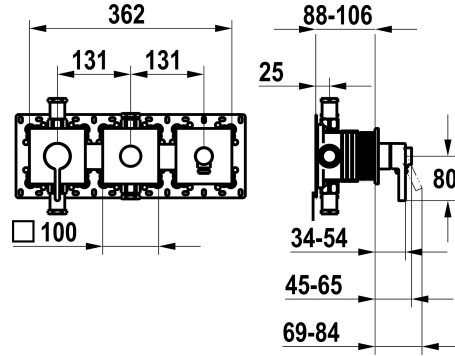

KWC BEVO

Trim kit, with safety device DIN EN 1717 – Lever mixer – Tub

Modell-Linie: BEVO | 20.424.550.000

Showers | Exposed bath mixer

KWC-No.

125295

chromeline, trim kit, with safety device DIN EN 1717

* Trim kit with function unit KWC HOMEBOX

* Outflow

- with integrated hose connection

- above or below for the second consumer with CHOICE diverter without automatic reset

* KWC cartridge M 35-S HF

- with ceramic discs

- flow rate and temperature continuously variable

NEW

Technical Data

Flow rate	19.2 l/min (3bar)
Spray outlet: Flow rate	15.2 l/min (3bar)
Diameter	362 x 100
Handling	front lever
Color code	chromeline
Installation type	Wall mounted
Faucet_typ	Lever mixer
Acoustic group	II
Concealed unit	Trim kit, with vacuum breaker
Spray outlet: Acoustic group	I
Energy label	C
material	Brass

Spare Parts

KWC BEVO

Trim kit, with safety device DIN EN 1717 – Lever mixer – Tub

Modell-Linie: BEVO | 20.424.550.000
Showers | Exposed bath mixer

Cartridge M 35-S HF

537602
Z.537.602
