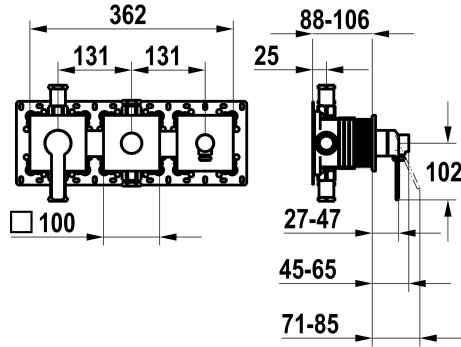

KWC DOMO 6.0

Trim kit, with safety device DIN EN 1717 – Lever mixer – Tub

Modell-Linie: DOMO 6.0 | 20.664.550.000

Armatura natryskowa | Baterie wannowe

KWC-No.

125294

chromeline, trim kit, with safety device DIN EN 1717

* Trim kit with function unit KWC HOMEBOX

* Outflow

- with integrated hose connection

- above or below for the second consumer with CHOICE diverter without automatic reset

* KWC cartridge M 35-S HF

- with ceramic discs

- flow rate and temperature continuously variable

* Scope of delivery:

- Lever mixer unit

- Diverter unit

- Hose connection unit

- Fastening of the cover plate without screws

* To be ordered separately:

- Unit for concealed installation KWC HOMEBOX Thermostatic/ lever mixer 2 consumers 39.006.261.931

NEW

Dane techniczne

ATT-KWC-A_ABGANG_UP

19.2 l/min (3bar)

ATT-KWC-A_BRAUSENABGANG

15.2 l/min (3bar)

średnicy

362x100