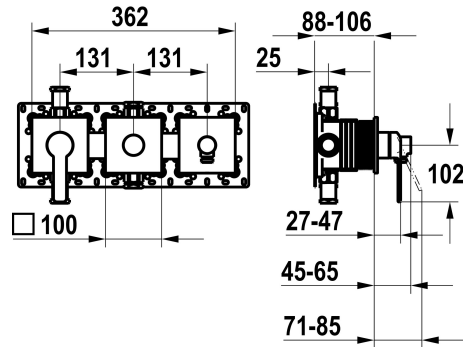

## KWC DOMO 6.0

Trim kit, with safety device DIN EN 1717 – Lever mixer – Tub

Modell-Linie: DOMO 6.0 | 20.664.550.000

Suihkut ja suihkupaneelit | Allashanat

### KWC-No.

**125294**

chromeline, trim kit, with safety device DIN EN 1717

\* Trim kit with function unit KWC HOMEBOX

\* Outflow

- with integrated hose connection

- above or below for the second consumer with CHOICE diverter without automatic reset

\* KWC cartridge M 35-S HF

- with ceramic discs

- flow rate and temperature continuously variable

\* Scope of delivery:

- Lever mixer unit

- Diverter unit

- Hose connection unit

- Fastening of the cover plate without screws

### Tekniset tiedot

ATT-KWC-A\_ABGANG\_UP

19.2 l/min (3bar)

ATT-KWC-A\_BRAUSENABGANG

15.2 l/min (3bar)

Halkaisija

362x100

Handling