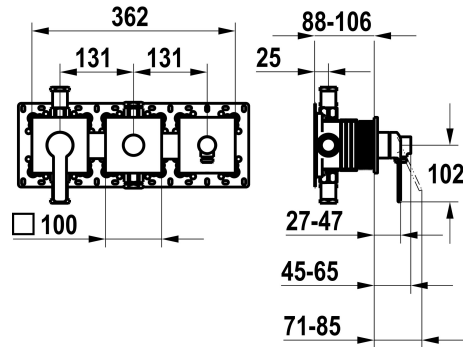

KWC DOMO 6.0

Trim kit, with safety device DIN EN 1717 – Lever mixer – Tub

Modell-Linie: DOMO 6.0 | 20.664.550.000

Sprchové armatury | Vanové armatury

KWC-No.

125294

chromeline, trim kit, with safety device DIN EN 1717

* Trim kit with function unit KWC HOMEBOX

* Outflow

- with integrated hose connection

- above or below for the second consumer with CHOICE diverter without automatic reset

* KWC cartridge M 35-S HF

- with ceramic discs

- flow rate and temperature continuously variable

* Scope of delivery:

- Lever mixer unit

- Diverter unit

- Hose connection unit

- Fastening of the cover plate without screws

* To be ordered separately:

- Unit for concealed installation KWC HOMEBOX Thermostatic/ lever mixer 2 consumers 39.006.261.931

NEW

Technické údaje

ATT-KWC-A_ABGANG_UP

19.2 l/min (3bar)

ATT-KWC-A_BRAUSENABGANG

15.2 l/min (3bar)

ATT-KWC-DURCHMESSER

362x100