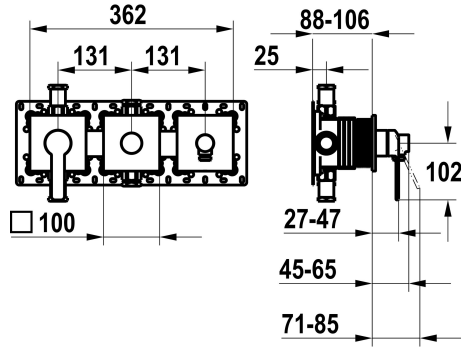

KWC DOMO 6.0

Trim kit, with safety device DIN EN 1717 – Lever mixer – Tub

Modell-Linie: DOMO 6.0 | 20.664.550.000

Showers | Exposed bath mixer

KWC-No.

125294

chromeline, trim kit, with safety device DIN EN 1717

* Trim kit with function unit KWC HOMEBOX

* Outflow

- with integrated hose connection

- above or below for the second consumer with CHOICE diverter without automatic reset

* KWC cartridge M 35-S HF

- with ceramic discs

- flow rate and temperature continuously variable

* Scope of delivery:

- Lever mixer unit

- Diverter unit

- Hose connection unit

- Fastening of the cover plate without screws

* To be ordered separately:

- Unit for concealed installation KWC HOMEBOX Thermostatic/ lever mixer 2 consumers 39.006.261.931

NEW

Technical Data

Flow rate
Spray outlet: Flow rate
Diameter
Handling
Color code
Installation_type
Faucet_typ
G_Acoustic group
Concealed_unit
G_Acoustic group_Shower_outlet
Energy Label
material

19.2 l/min (3bar)
15.2 l/min (3bar)
362 x 100
front lever
chrome
Wall mounted
Lever mixer
II
Trim kit, with vacuum breaker
I
C
Brass