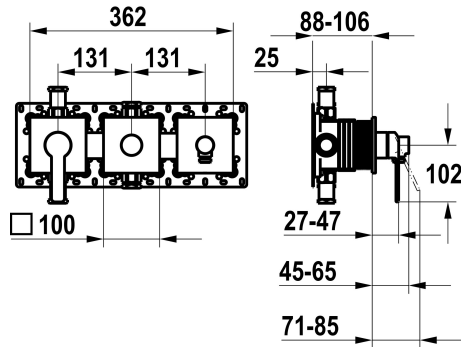

KWC DOMO 6.0

Trim kit, with safety device DIN EN 1717 – Lever mixer – Tub

Modell-Linie: DOMO 6.0 | 20.664.550.000

Showers | Exposed bath mixer

KWC-No.

125294

chromeline, trim kit, with safety device DIN EN 1717

* Trim kit with function unit KWC HOMEBOX

* Outflow

- with integrated hose connection

- above or below for the second consumer with CHOICE diverter without automatic reset

* KWC cartridge M 35-S HF

- with ceramic discs

- flow rate and temperature continuously variable

* Scope of delivery:

- Lever mixer unit

- Diverter unit

- Hose connection unit

- Fastening of the cover plate without screws

* To be ordered separately:

- Unit for concealed installation KWC HOMEBOX Thermostatic/ lever mixer 2 consumers 39.006.261.931

NEW

Technical Data

Flow rate
Spray outlet: Flow rate
Diameter
Handling
Color code
Installation_type
Faucet_typ
G_Acoustic group
Concealed_unit
G_Acoustic group_Shower_outlet
Energy Label
material

19.2 l/min (3bar)
15.2 l/min (3bar)
362 x 100
front lever
chrome
Wall mounted
Lever mixer
II
Trim kit, with vacuum breaker
I
C
Brass