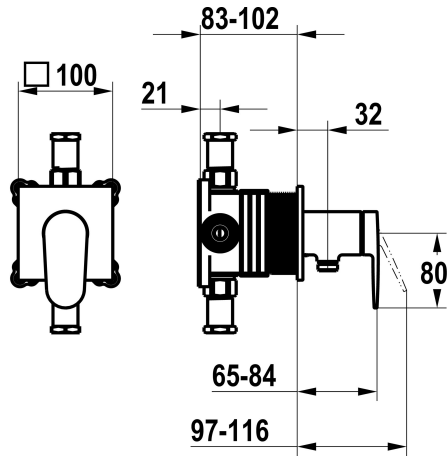

KWC ELLA

Trim kit, with safety device DIN EN 1717 – Lever mixer – Shower

Modell-Linie: ELLA | 21.384.550.000

Suihkut ja suihkupaneelit | Manuaali suihkut

KWC-No.

125292

chromeline, trim kit, with safety device DIN EN 1717

NEW

* Trim kit with function unit KWC HOMEBOX

* Outflow

- with integrated hose connection

* KWC cartridge M 35-S HF

- with ceramic discs

- flow rate and temperature continuously variable

* Scope of delivery:

Tekniset tiedot

ATT-KWC-A_ABGANG_UP

16 l/min (3bar)

Halkaisija

100x100

Handling

frontbedient

ATT-KWC-FARBCODE

KWC ELLA

Trim kit, with safety device DIN EN 1717 – Lever mixer – Shower

Modell-Linie: ELLA | 21.384.550.000

Suihkut ja suihkupaneelit | Manuaali suihkut

Cartridge M 35-S HF

537602

Z.537.602
